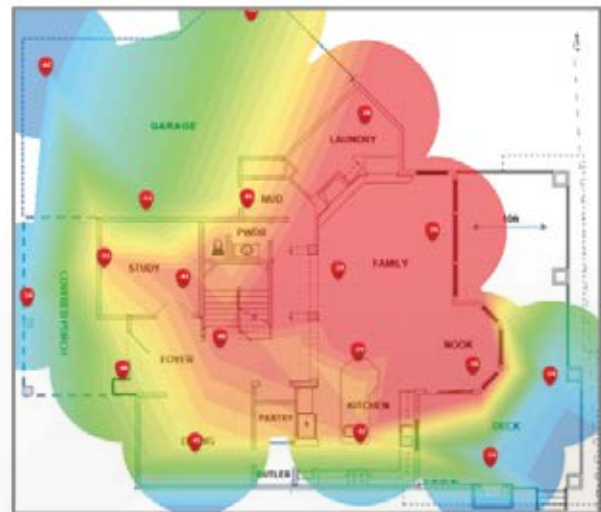

GigaSpire @11ac

LEARN MORE ABOUT THE GIGASPIRE BLAST – CONTACT US TODAY FOR ALL THE DETAILS!